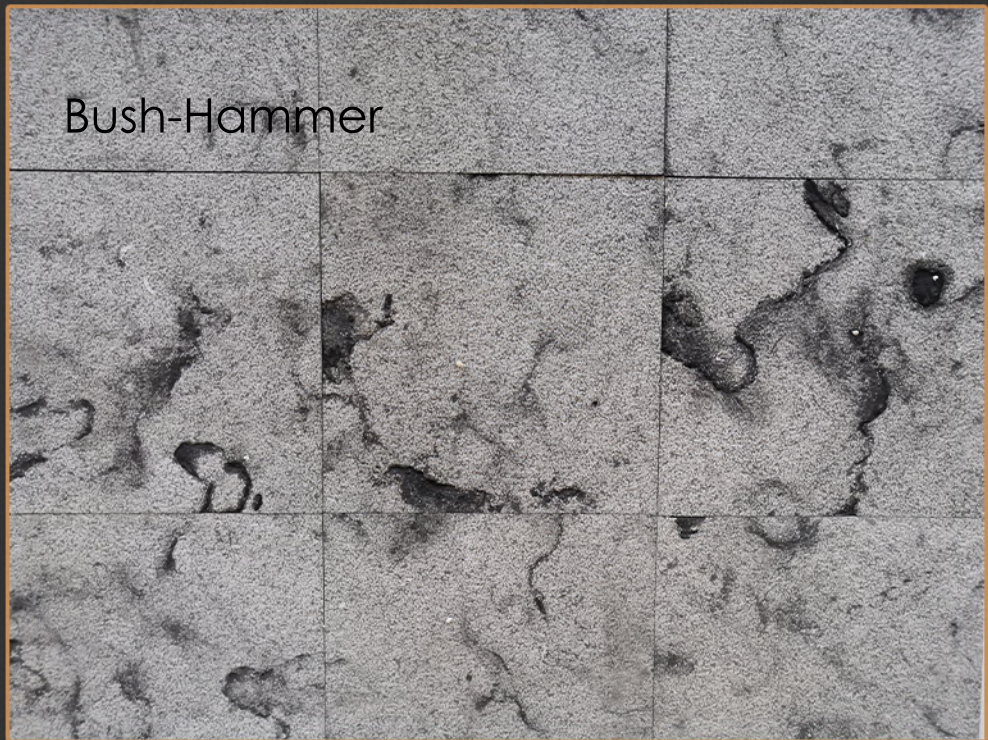

GALALA SURFACES

MELLY GREY
limestone

Smoke grey shades,
Majestic touch, and
luxury to the space.

MELLY GREY SURFACES

Etched

Honed

Sandblasted

Split - Face

Bush-Hammer

SELVIA
limestone

Yellowish tone, rich vains,
and Brightness to the
space.

SELVIA SURFACES

SUNNY
limestone

Biege shades tone,
exploded vains, and
tranquil to the space.

SUNNY SURFACES

A close-up photograph of a textured limestone surface. The stone is a dark beige color with numerous small, light-colored speckles and inclusions. A dark, diagonal line runs across the upper portion of the image. The overall appearance is that of a natural, aged stone material.